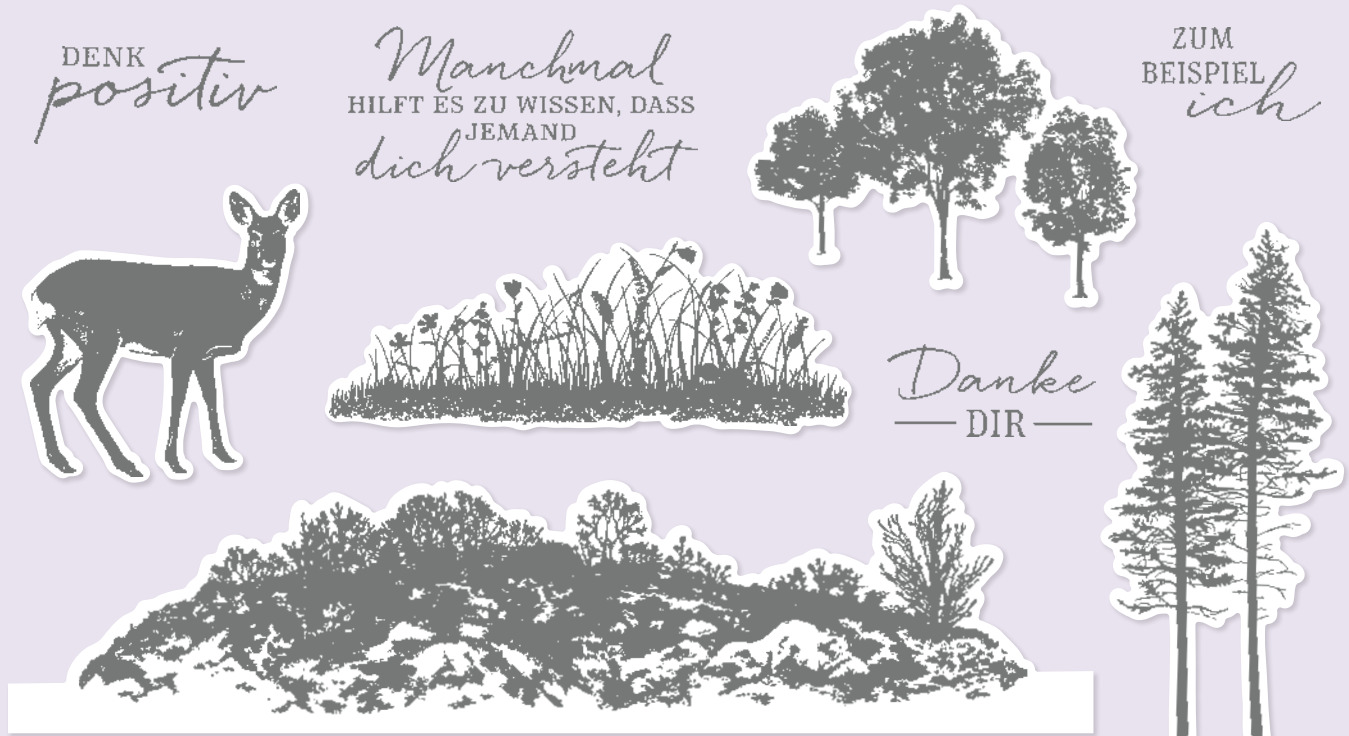

AM WALDRAND • 157842 | 30,00 € | £23.00
9 ablösbare Stempel (Empfohlene transparente Blöcke: b, c, h, i) •
O Passend zu den Stanzformen Wäldchen (S. 167)